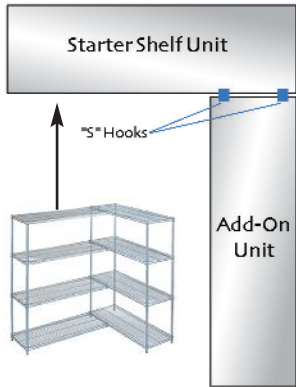

Adjustable Wire Add-On Shelving – 4 Shelf Units

Units come with four wire shelves, two posts (same finish as shelves) and two “S” Hooks for each shelf. Available in 63” and 74” (1600 and 1880 mm) height. Shipped knocked-down. Call Ted Thorsen for 54” shelves. Call for other heights. *Freight Class is 70.0.*

patented
QuadTruss®
design
(Patent #5,390,803)

Orders Over $3,500.00 -
Freight Charge is $250.00

Finishes Available:

- **Eaglegard® Hybrid Epoxy** - zinc chloride, clear chromate, MasterSeal® sealer, blue green (translucent) hybrid epoxy with Microgard® antimicrobial agent. NSF-Listed for all environments. 15-Year Limited Warranty.
- **Valu-Master® epoxy** - phosphate conversion coating, MasterSeal® sealer, Pewter gray epoxy. NSF-Listed for wet or dry storage environments. 5-Year Limited Warranty.
- **Chrome Finish** - bright nickel, chrome, air-dry lacquer. NSF-listed for dry storage environments. 1-Year Limited Warranty.
- **Eaglebrite® Zinc** - zinc chloride, clear chromate, MasterSeal® sealer, air-dry lacquer. NSF-Listed for dry storage environments. 3-Year Limited Warranty.