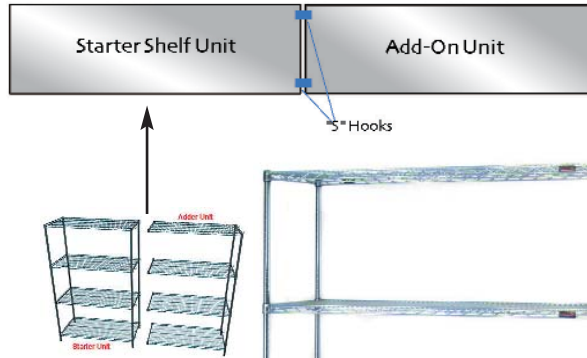

### File Basket

Ideal for documents or for organizing standard-sized file folders. Chrome plated. Fits all widths. Model EA-A216649 Price: \$19.56 25/8"W x 12 3/4"L x 8 3/4"H • 2 lbs.

### Storage Baskets

Chrome plated. Easily attach to hanger rail or wire shelf side.

EA-A216650 13 3/8"W x 5"L x 7"H • 9 lbs.	PRICE: \$17.39
EA-A216652 17 3/8"W x 7 1/2"L x 10"H • 11 lbs.	PRICE: \$25.54
EA-A216651 17 3/8"W x 7 1/2"L x 5"H • 7 lbs.	PRICE: \$19.12

### Ledges for Wire Shelving

Prevents contents from falling off unit. Available in chrome or stainless steel.

Length (in.)	cu. ft.	wt. (lbs.)	CHROME 1" Model No.	PRICE EACH	STAINLESS 1" Model No.	PRICE EACH	CHROME 4" Model No.	PRICE EACH	STAINLESS 4" Model No.	PRICE EACH
14	0.2	0.2	EA-L14-1C	\$5.98	EA-L14-1S	\$9.78	EA-L14-4C	\$8.15	EA-L14-4S	\$17.39
18	0.3	0.3	EA-L18-1C	\$6.52	EA-L18-1S	\$10.87	EA-L18-4C	\$8.69	EA-L18-4S	\$19.56
21	0.3	0.4	EA-L21-1C	\$7.06	EA-L21-1S	\$11.95	EA-L21-4C	\$9.24	EA-L21-4S	\$22.28
24	0.3	0.5	EA-L24-1C	\$7.61	EA-L24-1S	\$13.04	EA-L24-4C	\$10.32	EA-L24-4S	\$23.37
30	0.5	0.7	EA-L30-1C	\$8.69	EA-L30-1S	\$17.93	EA-L30-4C	\$11.95	EA-L30-4S	\$28.80
36	0.6	0.9	EA-L36-1C	\$10.32	EA-L36-1S	\$20.11	EA-L36-4C	\$13.04	EA-L36-4S	\$34.23
42	0.6	1.1	EA-L42-1C	\$10.87	EA-L42-1S	\$22.28	EA-L42-4C	\$15.76	EA-L42-4S	\$42.93
48	0.7	1.3	EA-L48-1C	\$11.41	EA-L48-1S	\$22.28	EA-L48-4C	\$15.76	EA-L48-4S	\$42.93

# Adjustable Wire Add-On Shelving – 4 Shelf Units

Units come with four wire shelves, two posts (same finish as shelves) and two “S” Hooks for each shelf. Available in 63” and 74” (1600 and 1880 mm) height. Shipped knocked-down. Call Ted Thorsen for 54” shelves. Call for other heights. *Freight Class is 70.0.*