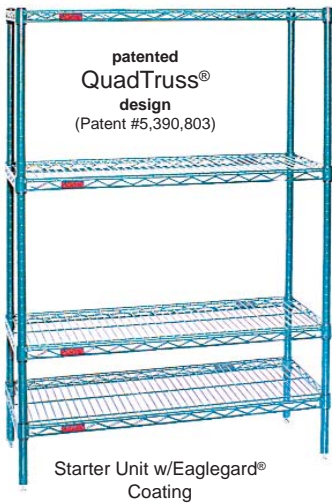

Adjustable Wire Shelf Starter Shelving – 4 Shelf Units

Starter Units come with four wire shelves and four posts (same finish as shelves). Available in 63" and 74" (1600 and 1880 mm) post height. Shipped knocked-down. Call for 54" (1372 mm) shelves. Call for other heights. *Freight class is 70.0.*

SPECIFICATIONS & PRICING – STARTER UNITS w/ 4 Shelves – 63" Height

Size W"xL"	wt. (lbs.)	cu. ft.	Eaglebrite® Model No.	PRICE	CHROME Model No.	PRICE	Valu-Master® Model No.	PRICE	Eaglegard® Model No.	PRICE
18 x 24	42	1.8	EA-S4-63-1824Z	$152.15	EA-S4-63-1824C	$156.50	EA-S4-63-1824V	$163.02	EA-S4-63-1824E	$189.10
18 x 30	47	2.2	EA-S4-63-1830Z	$154.33	EA-S4-63-1830C	$158.67	EA-S4-63-1830V	$173.89	EA-S4-63-1830E	$193.45
18 x 36	53	2.6	EA-S4-63-1836Z	$158.67	EA-S4-63-1836C	$163.02	EA-S4-63-1836V	$178.24	EA-S4-63-1836E	$199.97
18 x 42	57	3.0	EA-S4-63-1842Z	$178.24	EA-S4-63-1842C	$186.93	EA-S4-63-1842V	$193.45	EA-S4-63-1842E	$228.23
18 x 48	63	3.5	EA-S4-63-1848Z	$178.24	EA-S4-63-1848C	$186.93	EA-S4-63-1848V	$204.32	EA-S4-63-1848E	$228.23
18 x 60	82	4.2	EA-S4-63-1860Z	$202.14	EA-S4-63-1860C	$210.84	EA-S4-63-1860V	$236.92	EA-S4-63-1860E	$263.01
18 x 72	94	5.0	EA-S4-63-1872Z	$230.40	EA-S4-63-1872C	$245.62	EA-S4-63-1872V	$265.18	EA-S4-63-1872E	$293.44
21 x 24	46	2.1	EA-S4-63-2124Z	$163.02	EA-S4-63-2124C	$176.06	EA-S4-63-2124V	$180.41	EA-S4-63-2124E	$208.67
21 x 30	52	2.6	EA-S4-63-2130Z	$167.37	EA-S4-63-2130C	$180.41	EA-S4-63-2130V	$189.10	EA-S4-63-2130E	$213.01
21 x 36	59	3.0	EA-S4-63-2136Z	$171.71	EA-S4-63-2136C	$184.76	EA-S4-63-2136V	$193.45	EA-S4-63-2136E	$217.36
21 x 42	65	3.5	EA-S4-63-2142Z	$191.28	EA-S4-63-2142C	$206.49	EA-S4-63-2142V	$215.19	EA-S4-63-2142E	$247.79
21 x 48	71	4.0	EA-S4-63-2148Z	$191.28	EA-S4-63-2148C	$206.49	EA-S4-63-2148V	$217.36	EA-S4-63-2148E	$247.79
21 x 60	88	5.0	EA-S4-63-2160Z	$223.88	EA-S4-63-2160C	$236.92	EA-S4-63-2160V	$254.31	EA-S4-63-2160E	$280.39
21 x 72	98	7.8	EA-S4-63-2172Z	$260.83	EA-S4-63-2172C	$273.87	EA-S4-63-2172V	$297.78	EA-S4-63-2172E	$332.56
24 x 24	50	2.4	EA-S4-63-2424Z	$171.71	EA-S4-63-2424C	$182.58	EA-S4-63-2424V	$191.28	EA-S4-63-2424E	$221.71
24 x 30	57	2.9	EA-S4-63-2430Z	$176.06	EA-S4-63-2430C	$189.10	EA-S4-63-2430V	$202.14	EA-S4-63-2430E	$226.05
24 x 36	65	3.5	EA-S4-63-2436Z	$180.41	EA-S4-63-2436C	$193.45	EA-S4-63-2436V	$206.49	EA-S4-63-2436E	$230.40
24 x 42	72	3.6	EA-S4-63-2442Z	$206.49	EA-S4-63-2442C	$221.71	EA-S4-63-2442V	$236.92	EA-S4-63-2442E	$271.70
24 x 48	79	4.5	EA-S4-63-2448Z	$206.49	EA-S4-63-2448C	$221.71	EA-S4-63-2448V	$245.62	EA-S4-63-2448E	$271.70
24 x 60	98	5.6	EA-S4-63-2460Z	$245.62	EA-S4-63-2460C	$256.48	EA-S4-63-2460V	$280.39	EA-S4-63-2460E	$313.00
24 x 72	120	6.8	EA-S4-63-2472Z	$273.87	EA-S4-63-2472C	$295.61	EA-S4-63-2472V	$319.52	EA-S4-63-2472E	$356.47