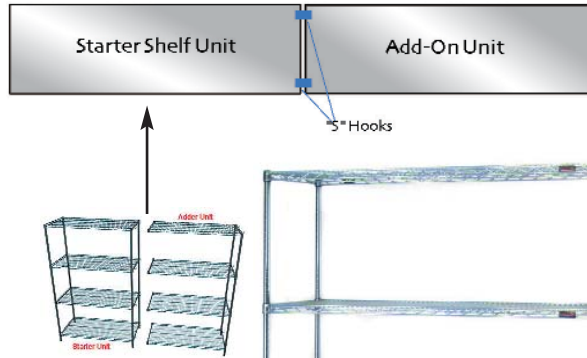

File Basket

Ideal for documents or for organizing standard-sized file folders. Chrome plated. Fits all widths. Model EA-A216649 Price: \$19.56 25/8"W x 12 3/4"L x 8 3/4"H • 2 lbs.

Storage Baskets

Chrome plated. Easily attach to hanger rail or wire shelf side.

EA-A216650 13 3/8"W x 5"L x 7"H • 9 lbs.	PRICE: \$17.39
EA-A216652 17 3/8"W x 7 1/2"L x 10"H • 11 lbs.	PRICE: \$25.54
EA-A216651 17 3/8"W x 7 1/2"L x 5"H • 7 lbs.	PRICE: \$19.12

Ledges for Wire Shelving

Prevents contents from falling off unit. Available in chrome or stainless steel.

Length (in.)	cu. ft.	wt. (lbs.)	CHROME 1" Model No.	PRICE EACH	STAINLESS 1" Model No.	PRICE EACH	CHROME 4" Model No.	PRICE EACH	STAINLESS 4" Model No.	PRICE EACH
14	0.2	0.2	EA-L14-1C	\$5.98	EA-L14-1S	\$9.78	EA-L14-4C	\$8.15	EA-L14-4S	\$17.39
18	0.3	0.3	EA-L18-1C	\$6.52	EA-L18-1S	\$10.87	EA-L18-4C	\$8.69	EA-L18-4S	\$19.56
21	0.3	0.4	EA-L21-1C	\$7.06	EA-L21-1S	\$11.95	EA-L21-4C	\$9.24	EA-L21-4S	\$22.28
24	0.3	0.5	EA-L24-1C	\$7.61	EA-L24-1S	\$13.04	EA-L24-4C	\$10.32	EA-L24-4S	\$23.37
30	0.5	0.7	EA-L30-1C	\$8.69	EA-L30-1S	\$17.93	EA-L30-4C	\$11.95	EA-L30-4S	\$28.80
36	0.6	0.9	EA-L36-1C	\$10.32	EA-L36-1S	\$20.11	EA-L36-4C	\$13.04	EA-L36-4S	\$34.23
42	0.6	1.1	EA-L42-1C	\$10.87	EA-L42-1S	\$22.28	EA-L42-4C	\$15.76	EA-L42-4S	\$42.93
48	0.7	1.3	EA-L48-1C	\$11.41	EA-L48-1S	\$22.28	EA-L48-4C	\$15.76	EA-L48-4S	\$42.93

Adjustable Wire Add-On Shelving – 4 Shelf Units

Units come with four wire shelves, two posts (same finish as shelves) and two “S” Hooks for each shelf. Available in 63” and 74” (1600 and 1880 mm) height. Shipped knocked-down. Call Ted Thorsen for 54” shelves. Call for other heights. *Freight Class is 70.0.*