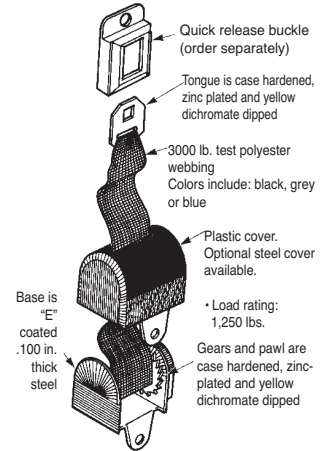

INDUSTRIAL QUALITY RETRACTABLE CARGO BELTS

• For Pallets & Reusable Shipping Containers • Simplify Container Control and Closure During Transit

Retractable Cargo Belts

Ted Thorsen offers a wide variety of retractable cargo restraint systems and accessories.

Besides our standard styles, colors, and lengths most commonly used in the industry, we have belts in all widths, lengths and colors to fit any application. If you have special requirements, we will give you a prompt, competitive quote on a quality belt to fit your exact needs.

$70 minimum order. Any order less will be subject to surcharge in the amount of the difference.

APPLICATIONS:

- Returnable synthetic pallets
- Carts
- Hand Trucks
- Racks

STANDARD BELT COLOR:

- **Black** is Standard.
- Gray & Blue also available in 2" belts. Call for pricing.

FEATURES:

- Up to 148" working length
- 3000 lb. tensile strength webbing
- 3/8" standard mounting hole
- 9" locking feature (optional)
- One-Handed operation engagement and disengagement
- Self retracting and tightening
- Multiple colors of webbing available
- Plastic covers, loops, guides (optional)
- Tested and approved for industry standard applications

ADVANTAGES:

- Eliminates the need for steel binding or shrink wrapping to secure loads
- Minimal space needed for installation and usage
- Self retracting and locking secures unstable loads and prevents load shift
- Use of covers or guides eliminates tangled or twisted belts
- Improves efficiency and labor costs
- Prevents workplace injuries and trip hazards - no dangling straps

RETRACTABLE CARGO BELTS - SPECIFICATIONS & PRICING