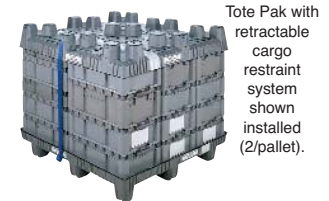

ADVANTAGES:

- Eliminates the need for steel binding or shrink wrapping to secure loads
- Minimal space needed for installation and usage
- Self retracting and locking secures unstable loads and prevents load shift
- Use of covers or guides eliminates tangled or twisted belts
- Improves efficiency and labor costs
- Prevents workplace injuries and trip hazards - no dangling straps

COVER SLOTS:

Cargo King™ Retractable Restraint Systems

Cargo King™ is a self-contained, self-tightening, retractable solution for securing unstable loads. Compatible with E-track and is easily attached with one hand to secure loads side-to-side, diagonally, or alongside a van body wall. The Portable Cargo King™ is perfect for moving: trucks, vans, and trailers. Appliances, furniture, racks, pallets and boxes are easily secured with its innovative self-tightening retractable belt, that allows you to move it where you need it most.