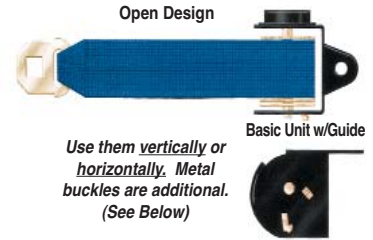

RETRACTABLE CARGO BELTS - SPECIFICATIONS & PRICING

Cover Slot Choice	Model No.	Price Each	Cover Slot Choice	Model No.	Price Each	Cover Slot Choice	Model No.	Price Each
1" Black webbing; Working Length: 59"; 1st lock: 18"								
#1	MP-2100CVR-1	$12.30	#2	MP-2100CVR-2	$12.30	#3	MP-2100CVR-3	$12.30
2" Black webbing; Working Length: 59"; 1st lock: 18" (Call for 2" in Gray or Blue Webbing)								
#1	MP-2046CVR-1	$12.30	#2	MP-2046CVR-2	$12.30	#3	MP-2046CVR-3	$12.30
2" Black webbing; Working Length: 148"								
#1	MP-1732CVR-1	$25.03	#2	MP-1732CVR-2	$25.03	#3	MP-1732CVR-3	$25.03
1" Black webbing; Working Length: 69"; 1st lock: 24" w/long snout cover, 2" loop								
MP-2169CVRSP $12.73								
1" Black webbing; Working Length: 90"; 1st lock: 24"								
#1	MP-2190CVR-1	$13.73	#2	MP-2190CVR-2	$13.73	#3	MP-2190CVR-3	$13.73
MP-1574P Press Sticker Buckle		$2.00