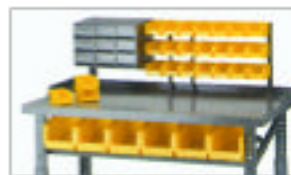

Accessory Package 3

30" x 60" Workbench Packages – please specify bin color: Red, Blue, Stone, or Yellow.

Package 1 - Workbench + Racks + Bins
2 - Bench Racks (Model AK-98900 Gray)
48 - AkroBins (Model AK-30220)
6 - Large AkroBins (Model AK-30239)
Grey Steel .....
Grey Hardwood .....
Blue Steel .....
Blue Hardwood .....

Package 2 - Workbench + Rail Kit + Bins
1 - Rail Kit
24 - Medium AkroBins (model AK-30230)
6 - Large AkroBins (Model AK-30239)
Grey Steel .....
Grey Hardwood .....
Blue Steel .....
Blue Hardwood .....

Package 3
Workbench + Rail Kit + Cabinet + Straps + Bins
1 - Rail Kit + 1 - 20-Drawer cabinet (Model AK-19320)
1 set - Suspension straps (Model AK-98400)
24 - Sm. AkroBins (AK-30220) + 6 - Lg. AkroBins (AK-30239)
Grey Steel .....
Grey Hardwood .....
Blue Steel .....
Blue Hardwood .....

30" x 72" Workbench Packages – please specify bin color: Red, Blue, Stone, or Yellow.

Package 1 - Workbench + Racks + Bins
2 - Bench Racks (Model AK-98900 Gray)
36 - Medium AkroBins (Model AK-30230)
6 - Large AkroBins (Model AK-30239)
Grey Steel .....
Grey Hardwood .....
Blue Steel .....
Blue Hardwood .....

Package 2 - Workbench + Rail Kit + Bins
1 - Rail Kit
24 - Medium AkroBins (Model AK-30230)
6 - Large AkroBins (Model AK-30239)
Grey Steel .....
Grey Hardwood .....
Blue Steel .....
Blue Hardwood .....

Package 3
Workbench + Rail Kit + Cabinet + Straps + Bins
1 - Rail Kit + 1 - 20-Drawer cabinet (Model AK-19320)
1 set - Suspension straps (Model AK-98400)
24 - Sm. AkroBins (AK-30220) + 6 - Lg. AkroBins (AK-30239)
Grey Steel .....
Grey Hardwood .....
Blue Steel .....
Blue Hardwood .....