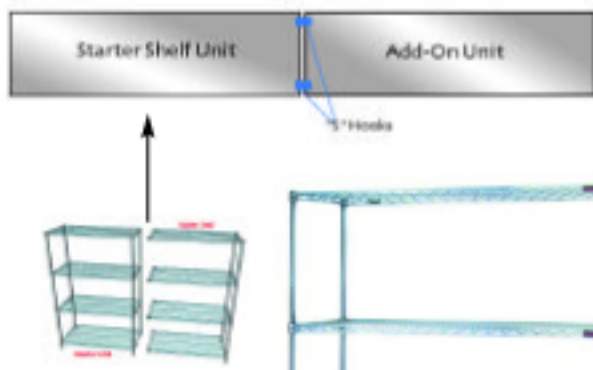

# ADJUSTABLE WIRE ADD-ON SHELVING - 4 SHELF UNITS

Units come with four wire shelves, two posts (same finish as shelves) and two "S" Hooks for each shelf. Available in 63" and 74" (1600 and 1880 mm) height. Shipped knocked-down. Call Ted Thorsen for 54" shelves. Call for other heights. Freight Class is 70.0.