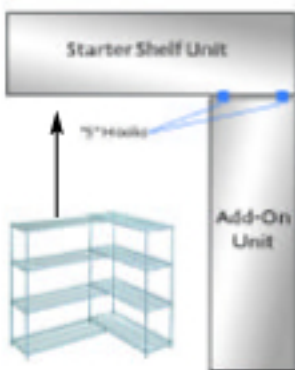

# ADJUSTABLE WIRE ADD-ON SHELVING - 4 SHELF UNITS

Units come with four wire shelves, two posts (same finish as shelves) and two "S" Hooks for each shelf. Available in 63" and 74" (1600 and 1880 mm) height. Shipped knocked-down. Call Ted Thorsen for 54" shelves. Call for other heights. Freight Class is 70.0.