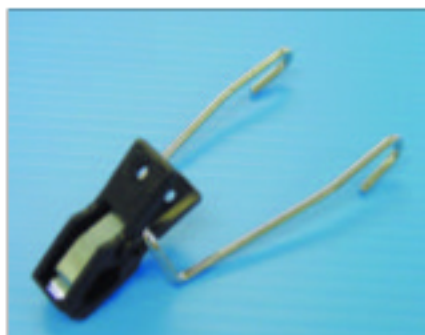

Solve Hundreds of Hanging Problems!

Jaws open wide and never lose their grip! Can't break, tarnish, rust, or damage. Hang anything... loose or packaged.

Hang-All Clip

Clip Only
Available in Black or White

Model #.....Price Per 100

NH-HC100 White...

NH-HC101 Black...

Prices shown above are for cartons of 100. Cartons cannot be broken. One color per carton.

Hang-All Clip with Chrome Metal Prongs for Pegboard & Slatwalls

Available in Black or White

Model #.....Price Per 100

NH-HG100 White.....

NH-HG101 Black.....

Prices shown above are for cartons of 100. Cartons cannot be broken. One color per carton.

Hang-All Clip with Chrome Metal Hooks for Grid Wall