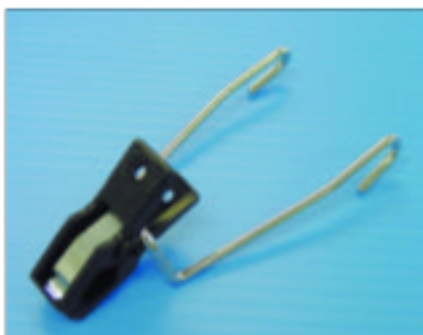

### Hang-All Clip with Chrome Metal Prongs for Pegboard & Slatwalls

Available in Black or White

Model #.....Price Per 100

NH-HG100 White ...

NH-HG101 Black ...

Prices shown above are for cartons of 100. Cartons cannot be broken. One color per carton.

### Hang-All Clip with Chrome Metal Hooks for Grid Wall

Available in Black only

Model #.....Price Per 100

NH-HS101 Black .....

Price shown above is for carton of 100. Cartons cannot be broken.

Call Ted Thorsen for samples of any of the clips shown on this page.