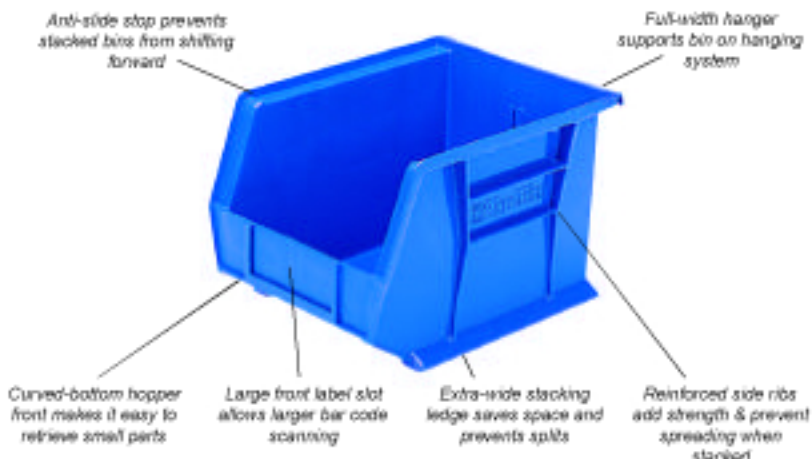

- Control inventories, shorten assembly times, and minimize parts handling.
- Heavy-duty bins securely stack atop each other, sit on shelving, and hang from bin racks, panels, rails and carts.
- Molded of high-density polypropylene, AkroBins are unaffected by weak acids and alkalis.
- Sturdy, one-piece construction is water, rust, and corrosion-proof.
- Guaranteed not to crack or break under normal load conditions as stated in our 1-year limited warranty.
- Autoclavable up to 250° F.
- Available in 12 sizes and 4 colors: Red, Yellow, Blue and Stone.

One color per carton. Specify Red, Blue, Yellow, or Stone.

\*Note 30255 and 30270 are not designed for use with hanging systems.

\*\*CAUTION: When using bins with hanging systems, do not exceed the weight capacity for the rack which may be less than the total sum of bin capacities.

## Accessories

**Dividers**  
Lengthwise dividers keep items separated in bin.

## Louvered Hanging Systems for Bins

Call for pricing and information on Louvered hanging storage systems for bins. Six different models are available to accommodate up to 288 bins in one unit.

Bins sold separately.